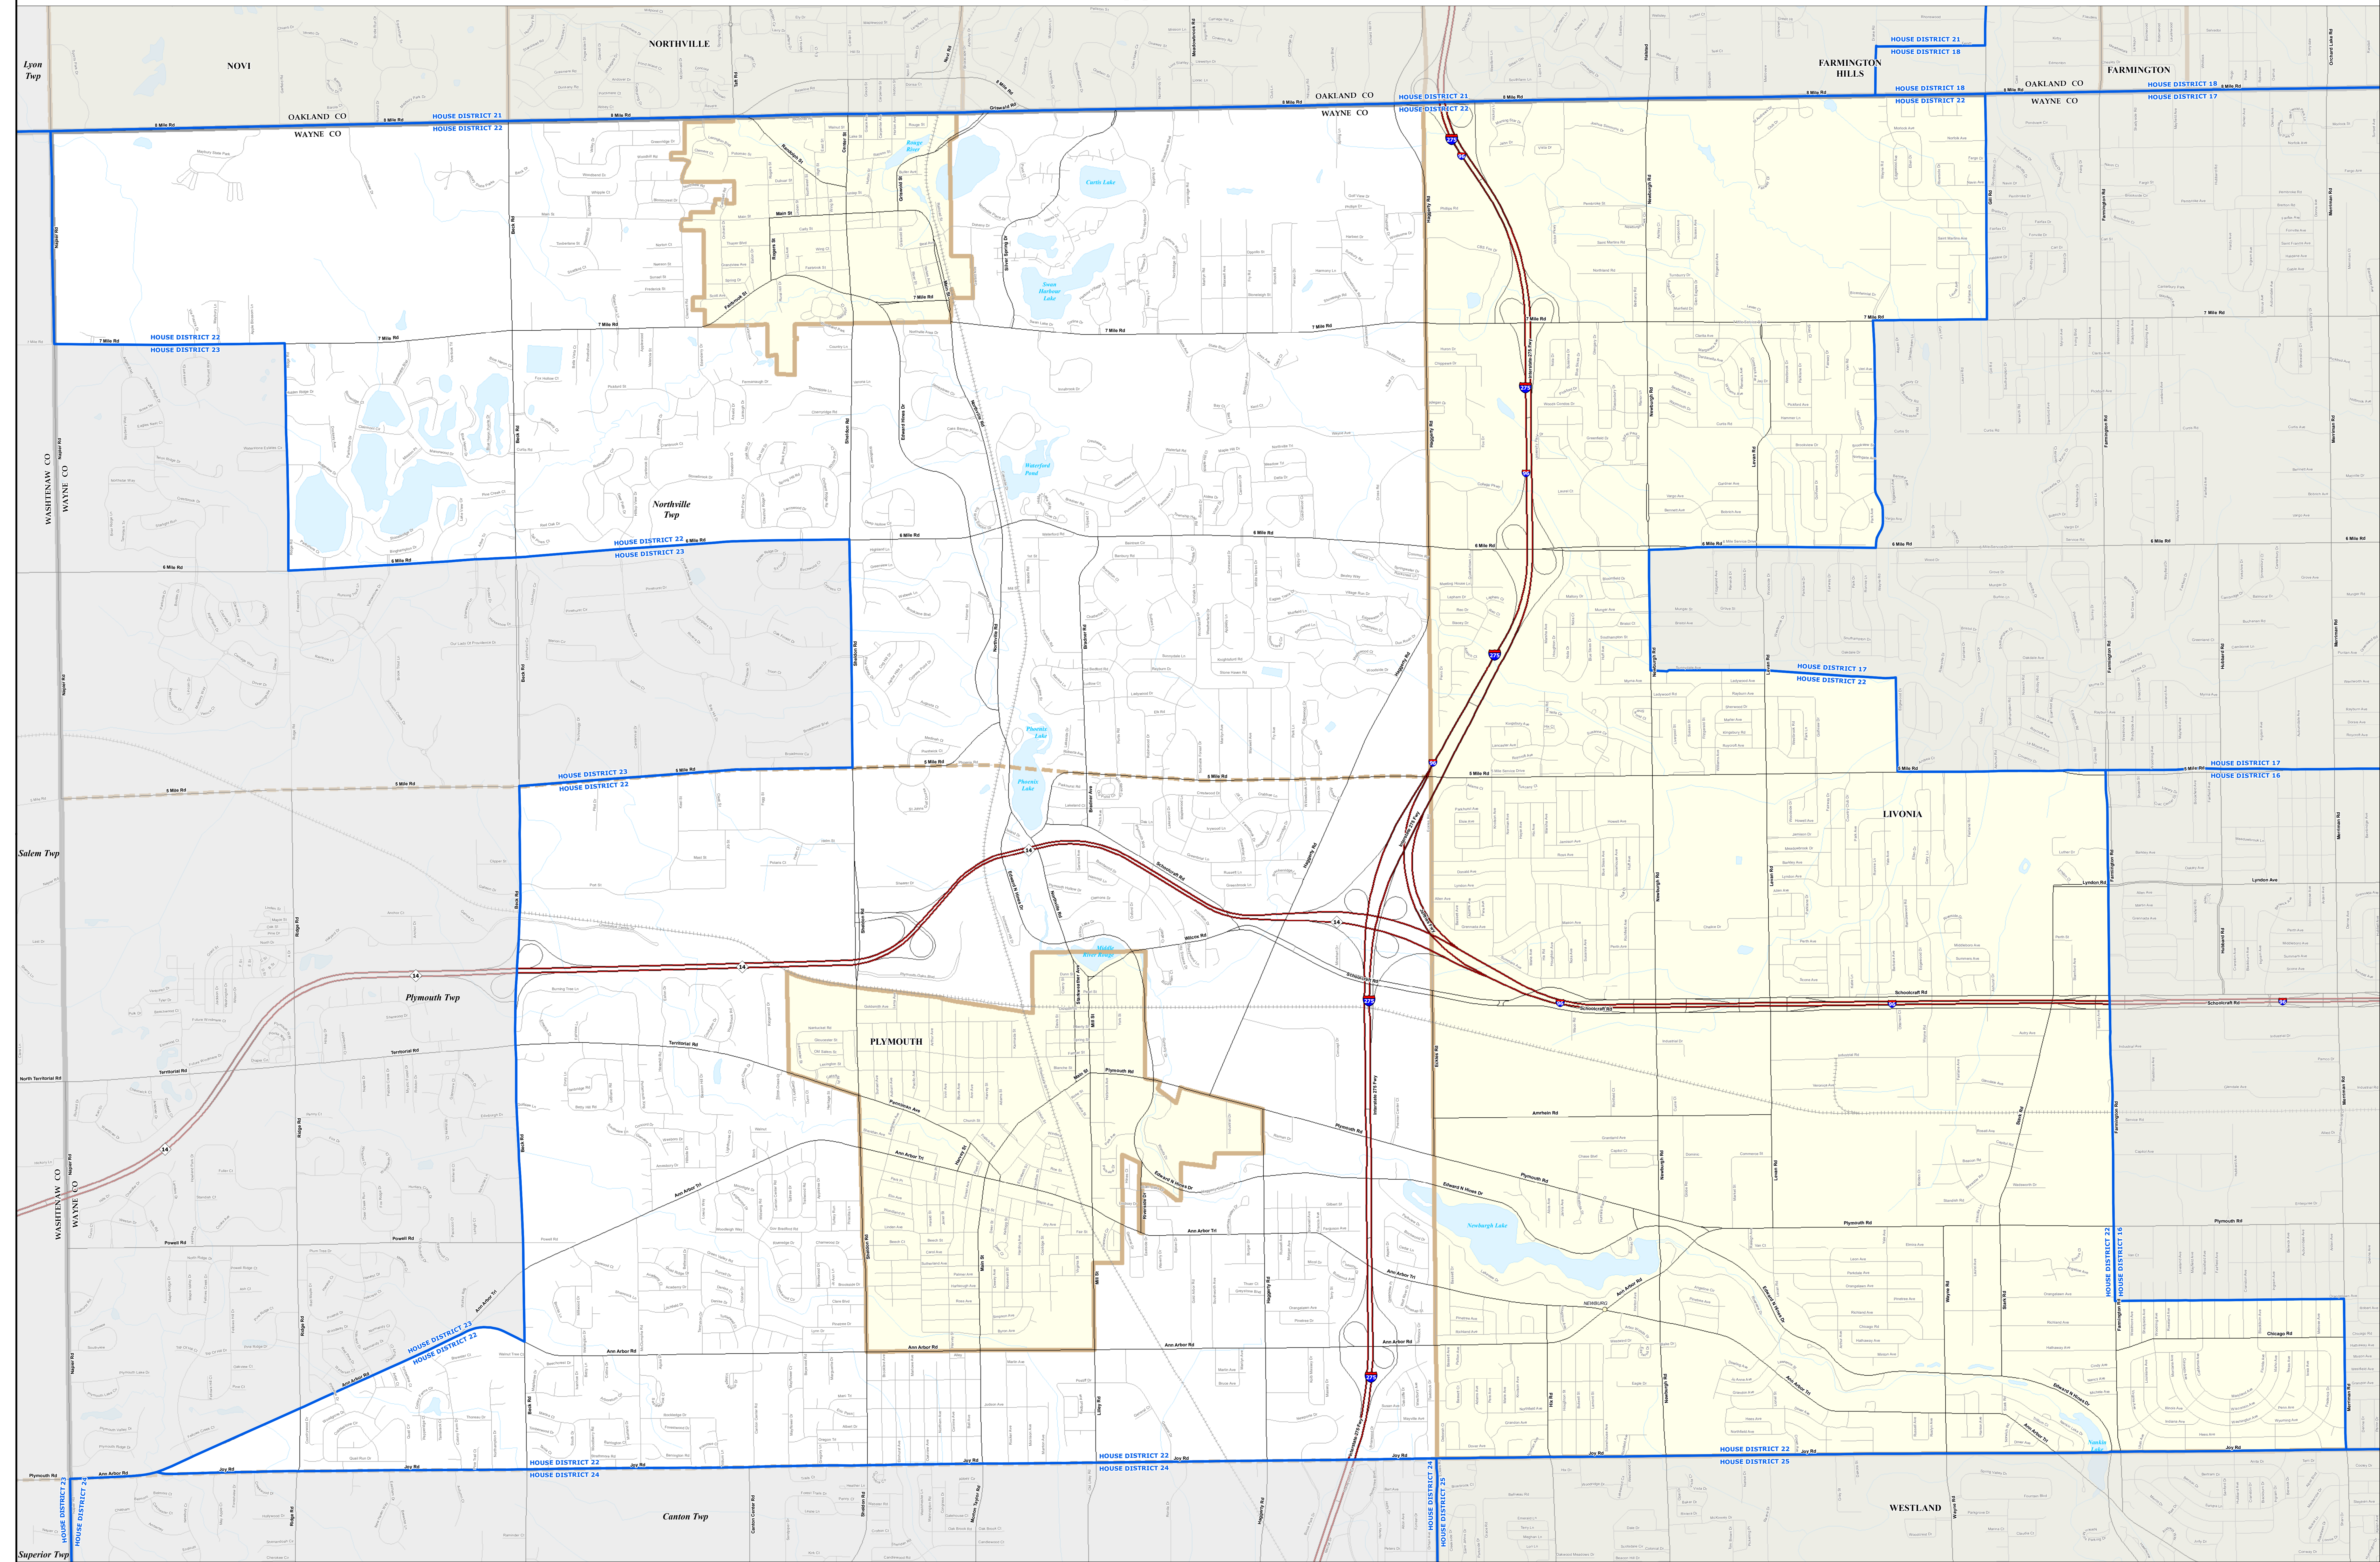

MICHIGAN STATE HOUSE DISTRICT 22

2021 Apportionment Plan

0 1 2 Miles

Legend	
	House District
	Township
	Freeway
	Highway
	Railroad
	Water Feature
	City
	County
	River, Stream, or Drain
	Village
	State
	Primary Road
	Local Road
	Unincorporated Place